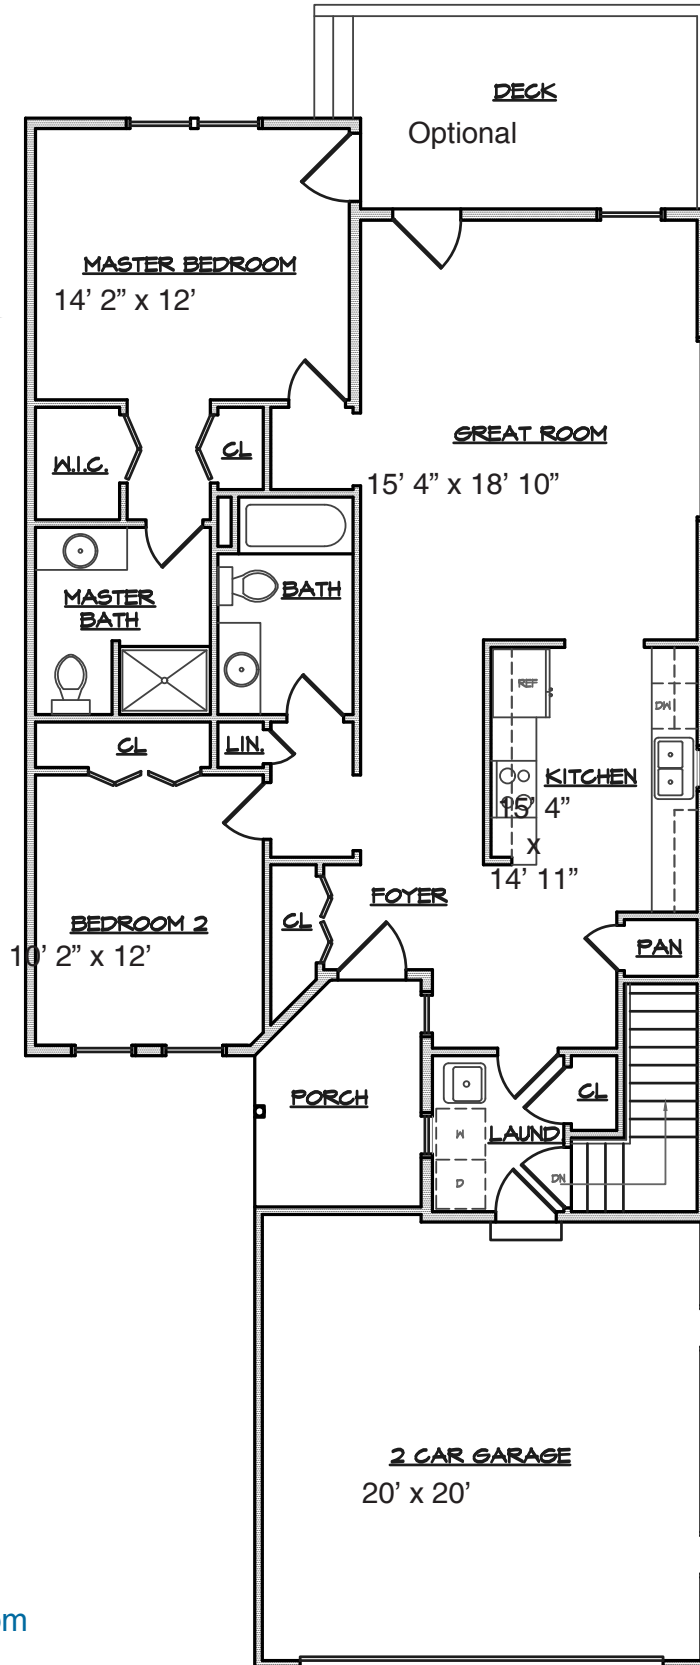

The Meadows

at Martin's Run

The Bristol
 1300 SQ FT Ranch
 2 bedroom
 2 bath

Starting at
 \$209,900

Jason McAllister
 440-897-5900
 jason@mcallisterconstructioninc.com
 www.mcallisterconstructioninc.com

All information is believed to be accurate, but not guaranteed. Prices and specifications are subject to change without notice.
 Floor plans may reflect available options.