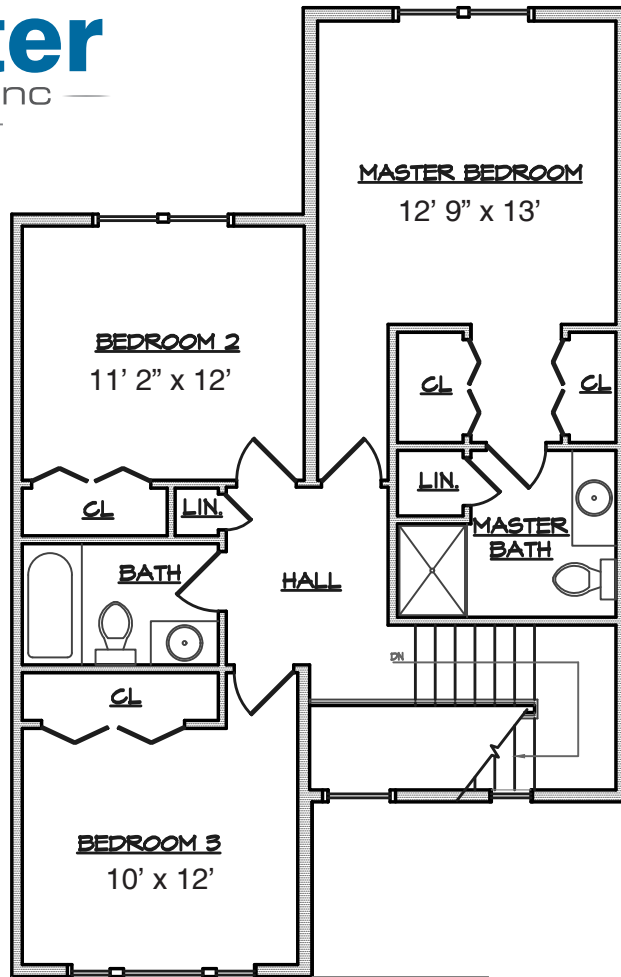

The Meadows

at Martin's Run

The Ashville

1700 SQ FT

3 bedroom

2 1/2 bath

Starting at
\$239,900

Jason McAllister

Floor plans may reflect available options.

The Meadows

at Martin's Run

All information is believed to be accurate, but not guaranteed. Prices and specifications are subject to change without notice.
Floor plans may reflect available options.