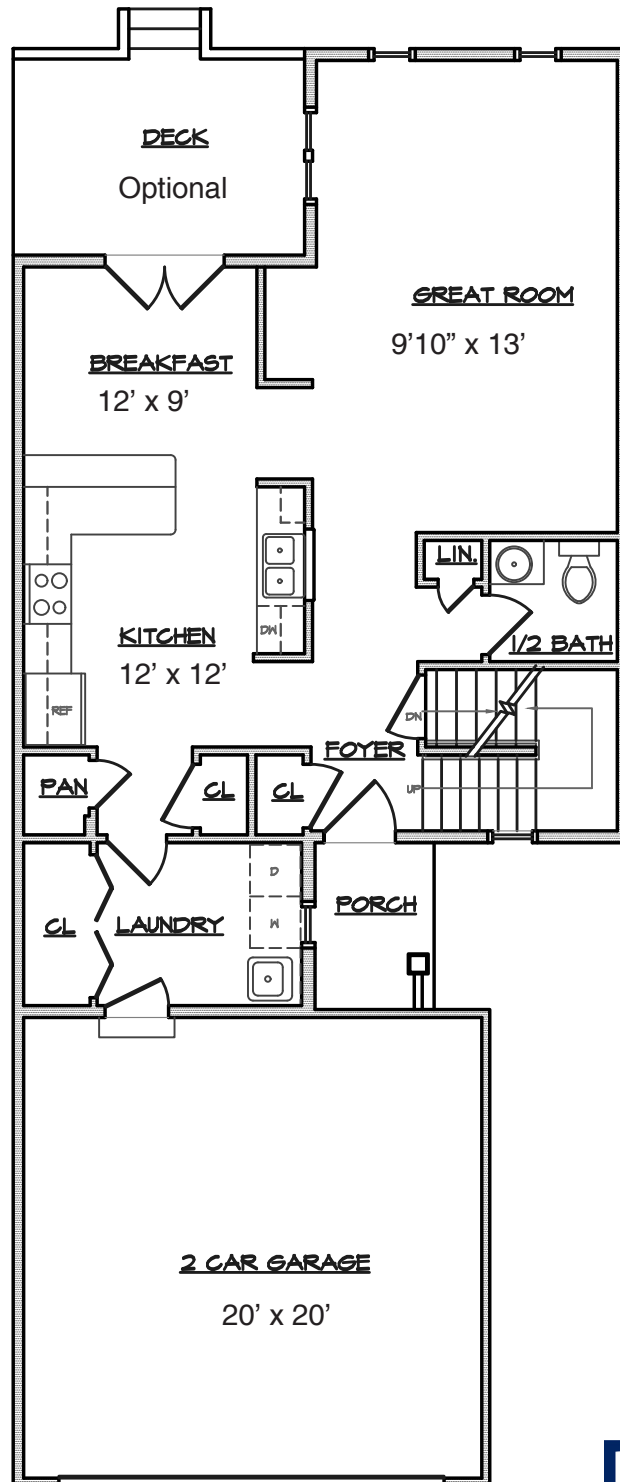

The Meadows

at Martin's Run

The Ashville

1700 SQ FT

3 bedroom

2 1/2 bath

Starting at
\$239,900

Jason McAllister