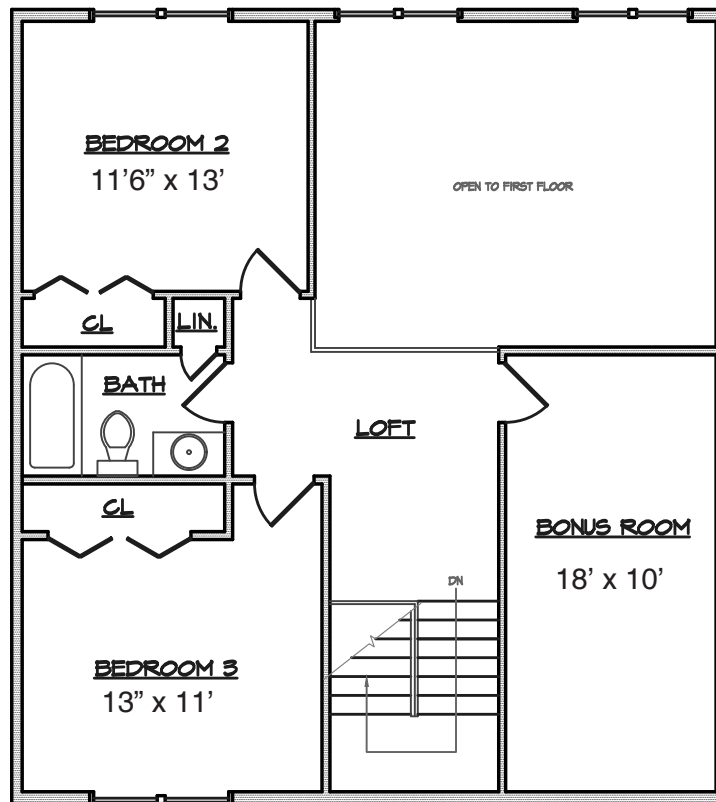

The Meadows

at Martin's Run

Jason McAllister

440-897-5900

jason@mcallisterconstructioninc.com

www.mcallisterconstructioninc.com

Every Home is a
HERS Rated Home

All information is believed to be accurate, but not guaranteed. Prices and specifications are subject to change without notice.

Floor plans may reflect available options.