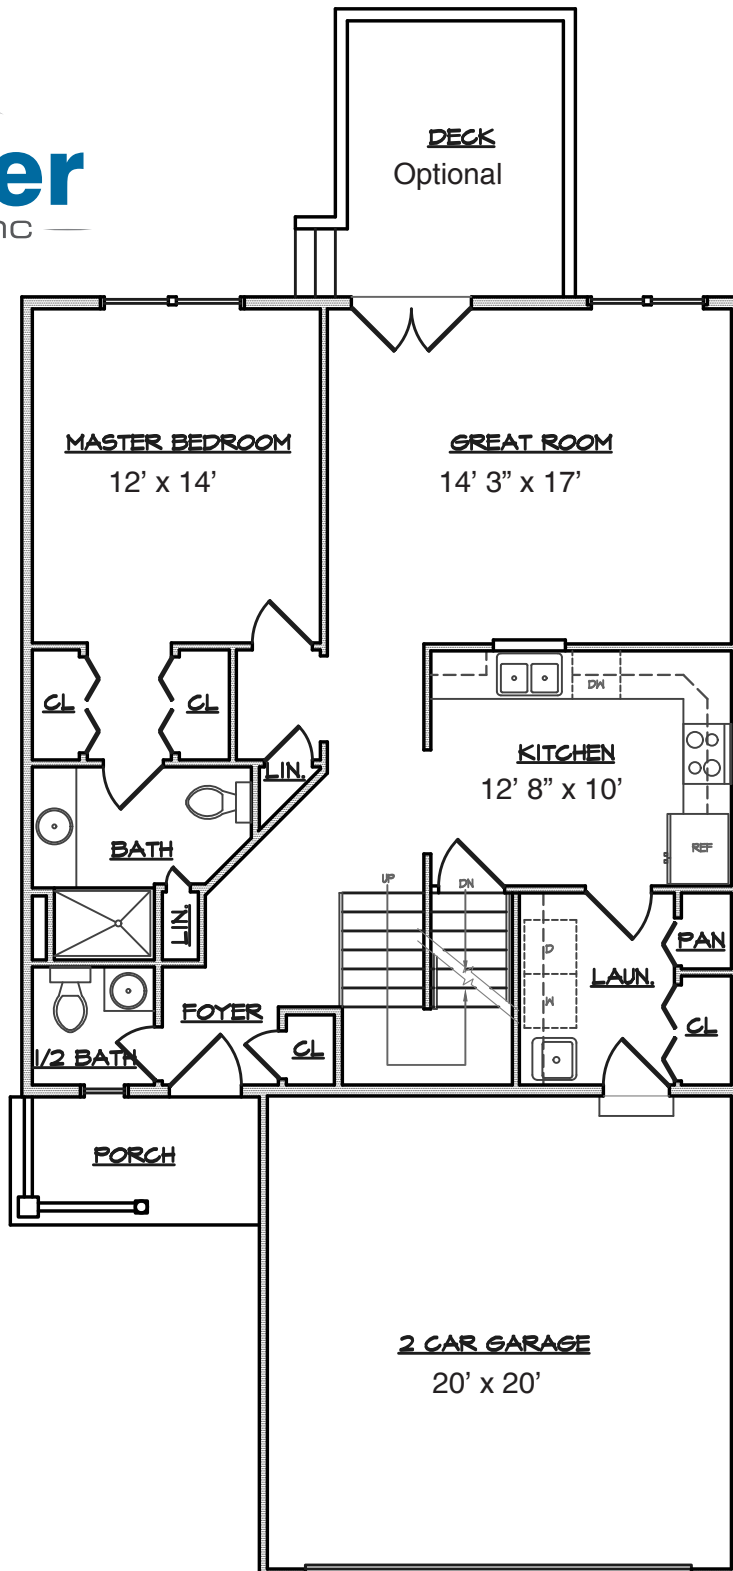

The Meadows

at Martin's Run

The Skylark

1600 SQ FT
3 bedroom
2 1/2 bath

Starting at
\$239,900

Jason McAllister
440-897-5900
jason@mcallisterconstructioninc.com
www.mcallisterconstructioninc.com

All information is believed to be accurate, but not guaranteed. Prices and specifications are subject to change without notice.
Floor plans may reflect available options.

Floor plans may reflect available options.