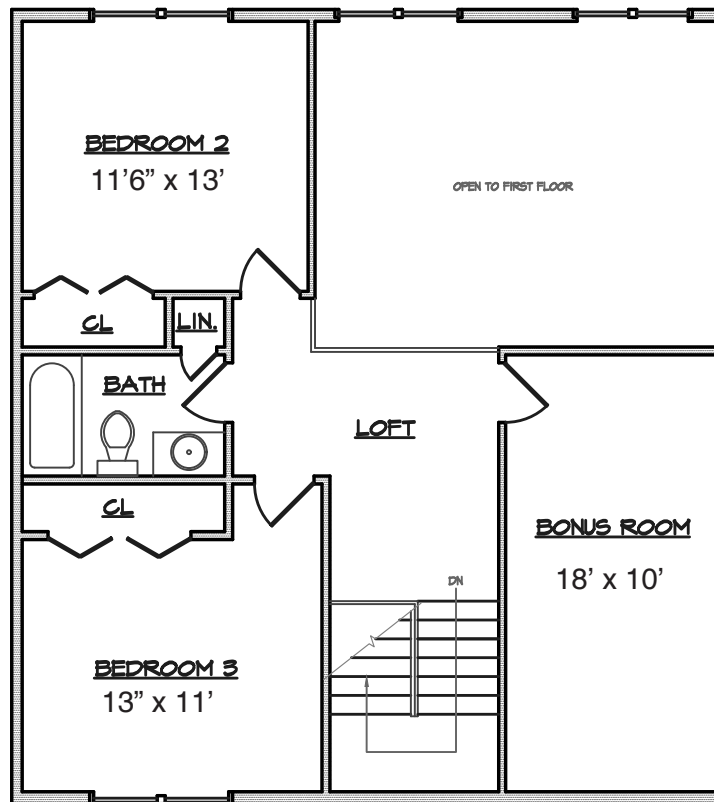

The Meadows

at Martin's Run

Jason McAllister
440-897-5900
jason@mcallisterconstructioninc.com
www.mcallisterconstructioninc.com

All information is believed to be accurate, but not guaranteed. Prices and specifications are subject to change without notice.
Floor plans may reflect available options.