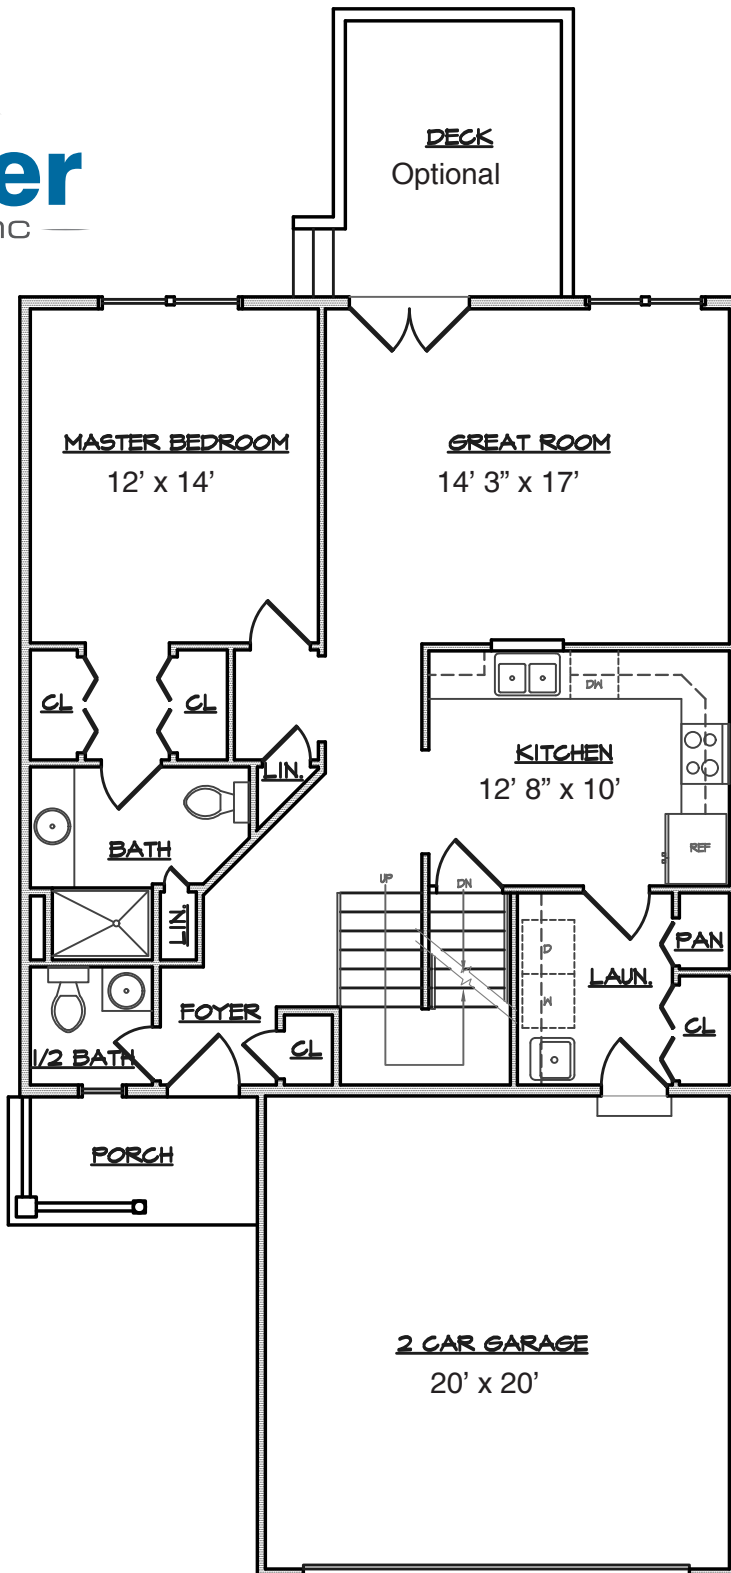

The Meadows

at Martin's Run

The Skylark

1600 SQ FT
3 bedroom
2 1/2 bath

Starting at
\$229,900

Jason McAllister
440-897-5900
jason@mcallisterconstructioninc.com
www.mcallisterconstructioninc.com

All information is believed to be accurate, but not guaranteed. Prices and specifications are subject to change without notice.
Floor plans may reflect available options.